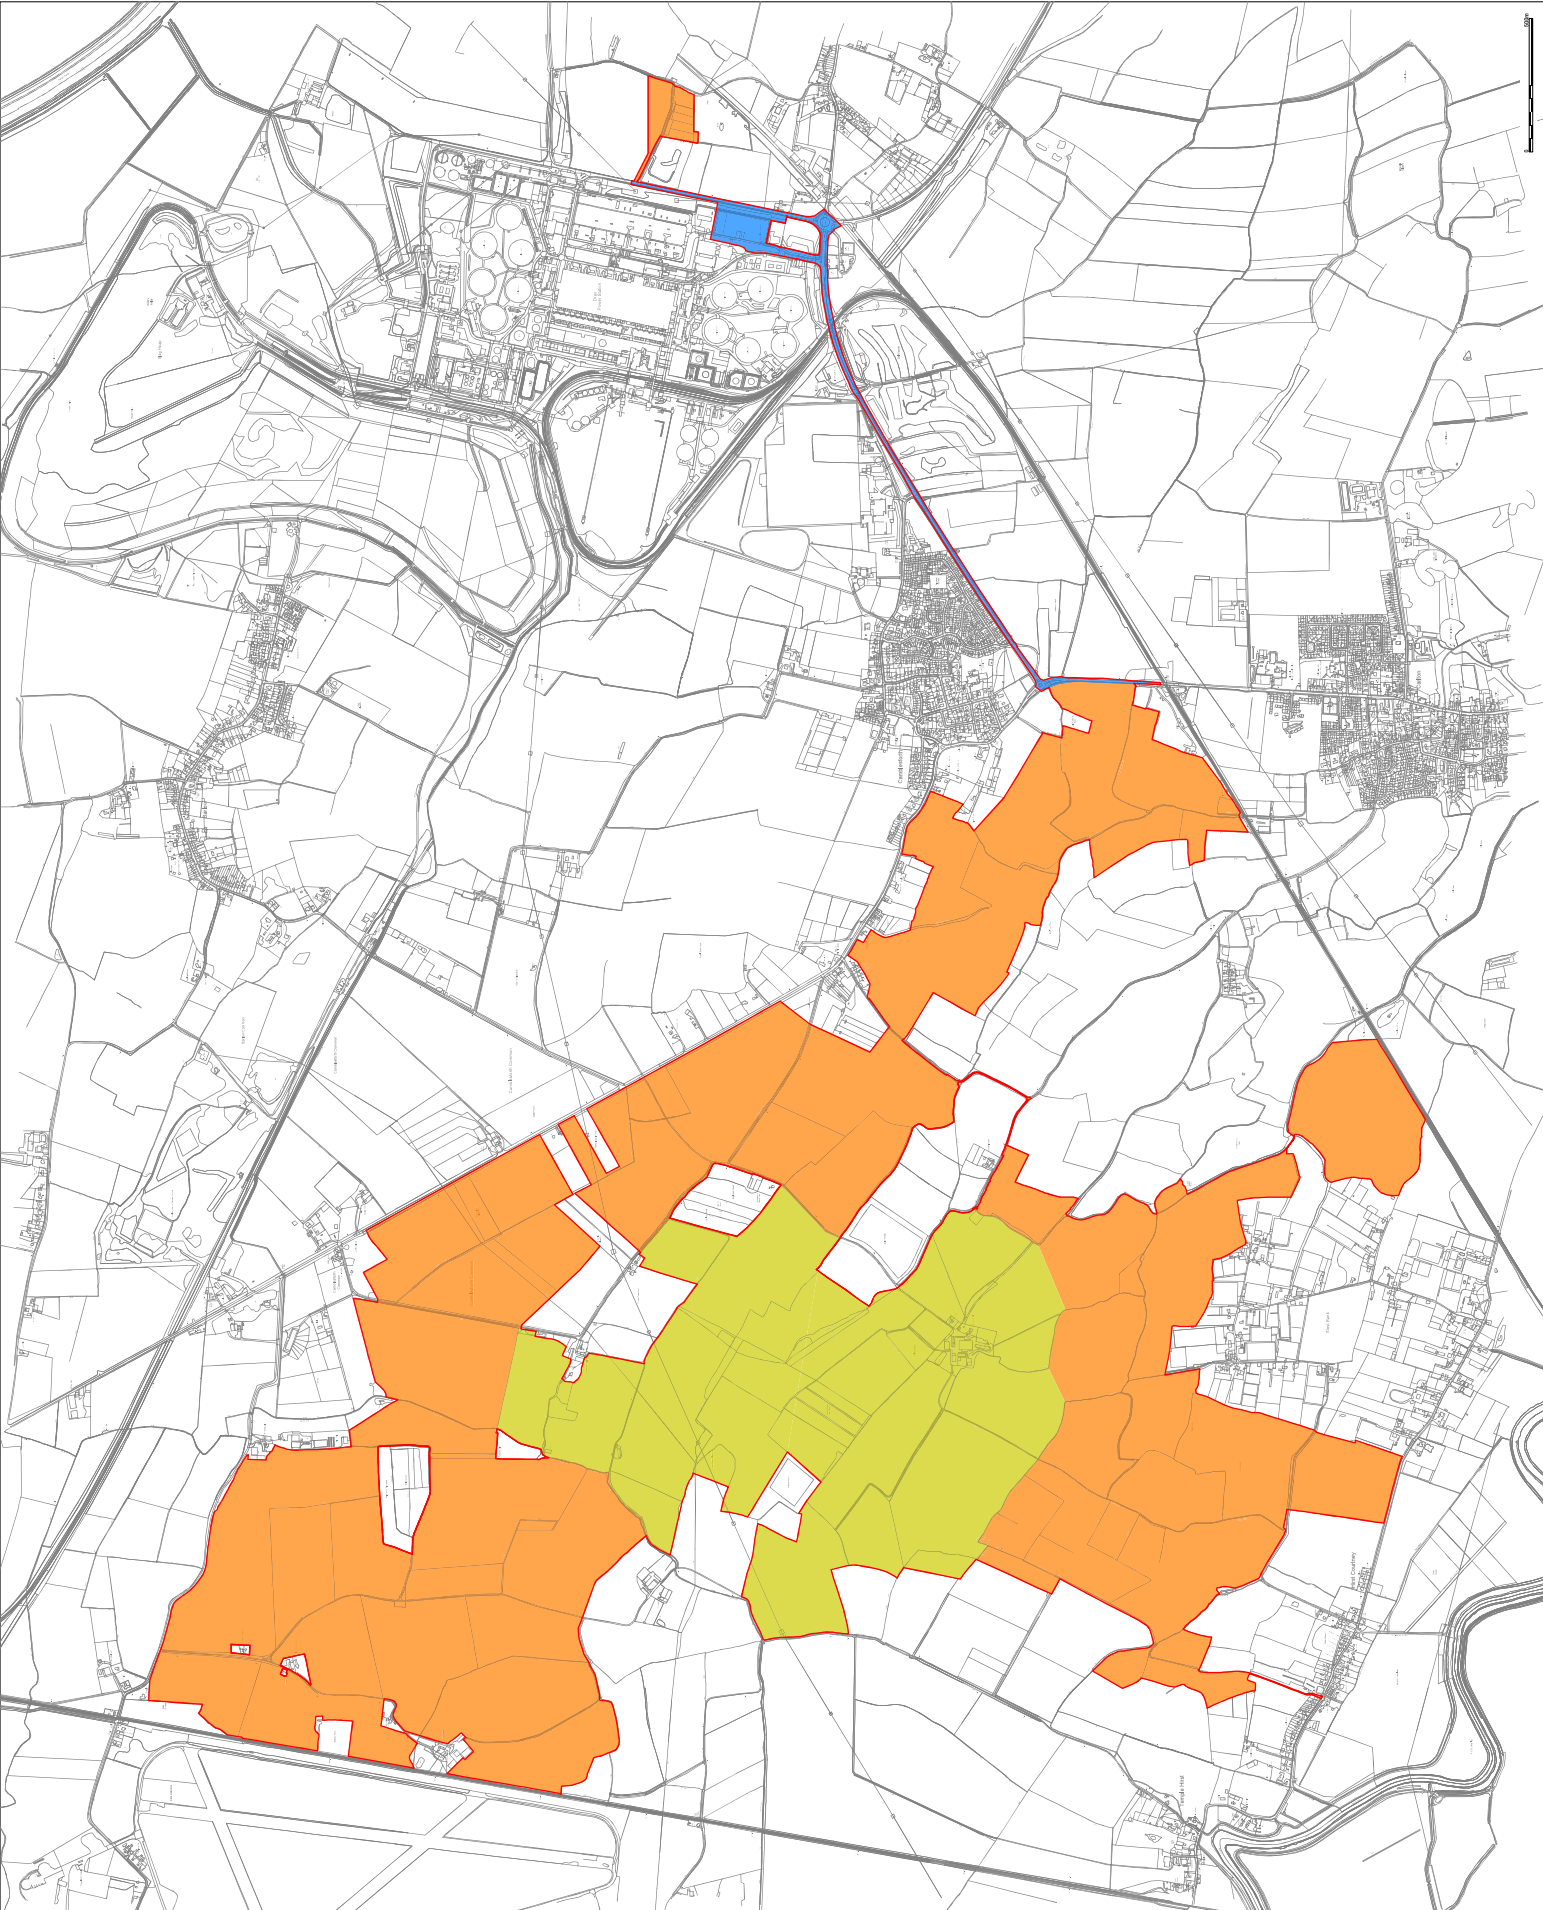

KEY

- Site Boundary
- Underground Cable Connection
- Underground Grid Connection Cable
- Development Area

Revisions:
First Issue - 03/05/2022 JS

Project Title:
Helios Renewable Energy Project

Drawing Title:
Site Location Plan

DRWG No:	DX-01-#P01	Rev:	-	Shr no:	-
Drawn By:	JS	Checked By:	KL	Date:	03/05/2022
Scale:	1:10,000 @ A1